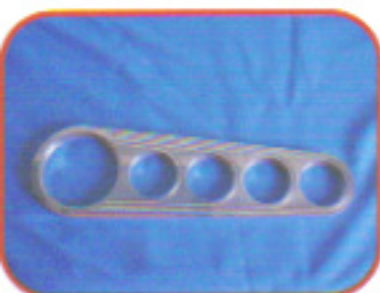

UNIVERSALS & OTHER INSERTS

Universal
$80.00