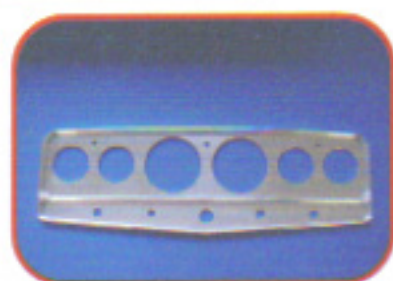

UNIVERSALS & OTHER INSERTS

Universal
\$80.00

42-49 International
\$89.00

Auburn Style
\$210.00

1948 Pontiac
\$99.00

1939
Oldsmobile
NOT PICTURED
\$99.00

Clean & Shine Kits
Keep your dash insert
clean and shining with
our new kit. \$21.95

FINISH All dash inserts are available in several finishes. Please specify from brushed finish, polished, ball nose polished or engine turned.

MOUNTING Most all dash inserts are available for front mount or rear mount of gauges. All in stock dash inserts are cut for Classic Instruments or Autometer/VDO five gauge sets or Classic Quad gauge sets. Any other gauges will not fit in our stock dashes. At time of order please be prepared to let us know the brand of gauges you are going to use. Mounting hardware and LED light sets are included with all dash inserts.